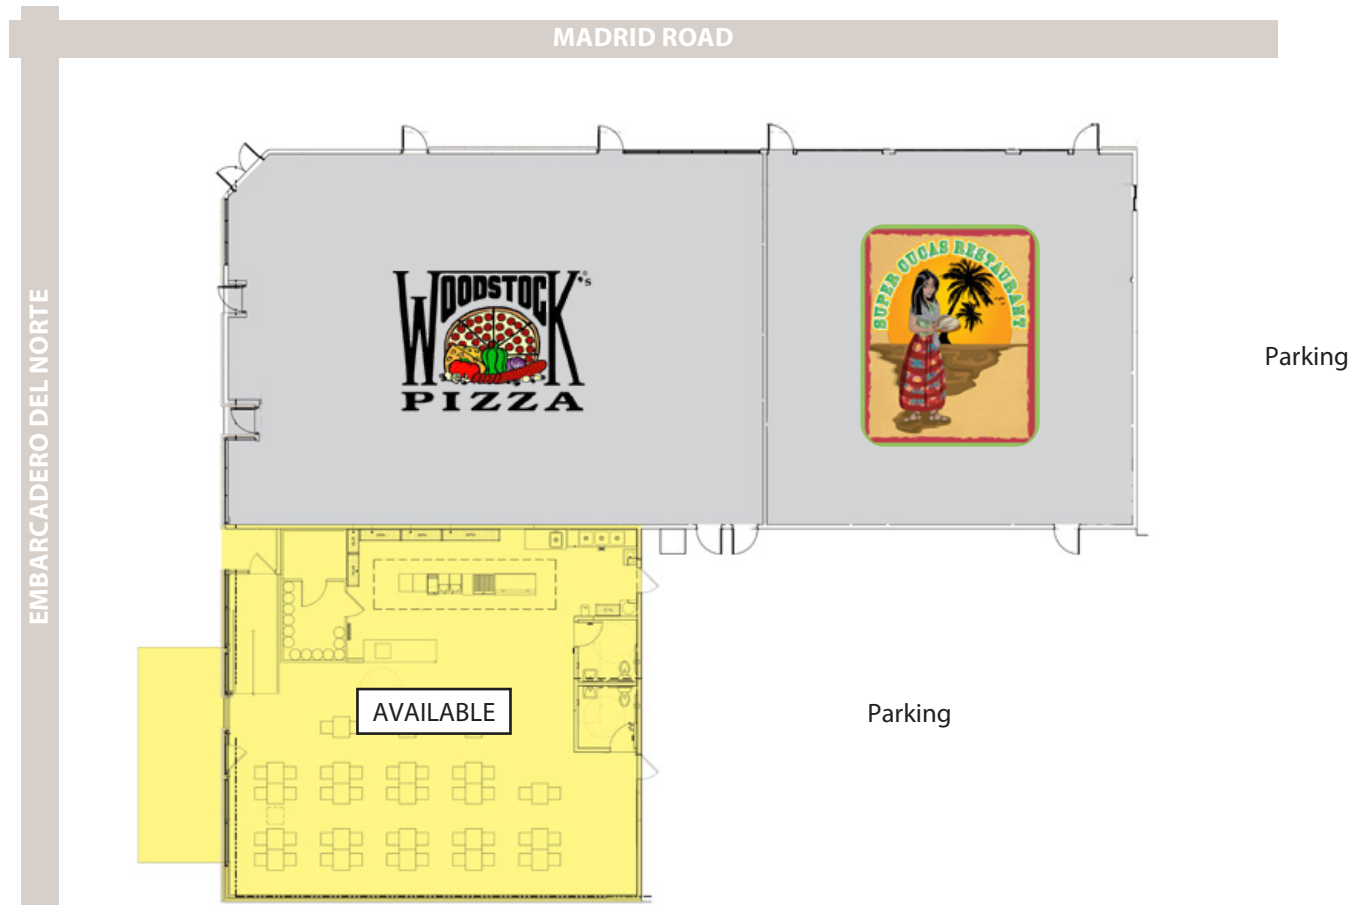

SITE PLAN

Experience. Integrity. Trust.
Since 1993

Kristopher Roth
805.898.4361
kris@hayescommercial.com
lic. 01482732

Caitlin Hensel
805.898.4374
caitlin@hayescommercial.com
lic. 01893341