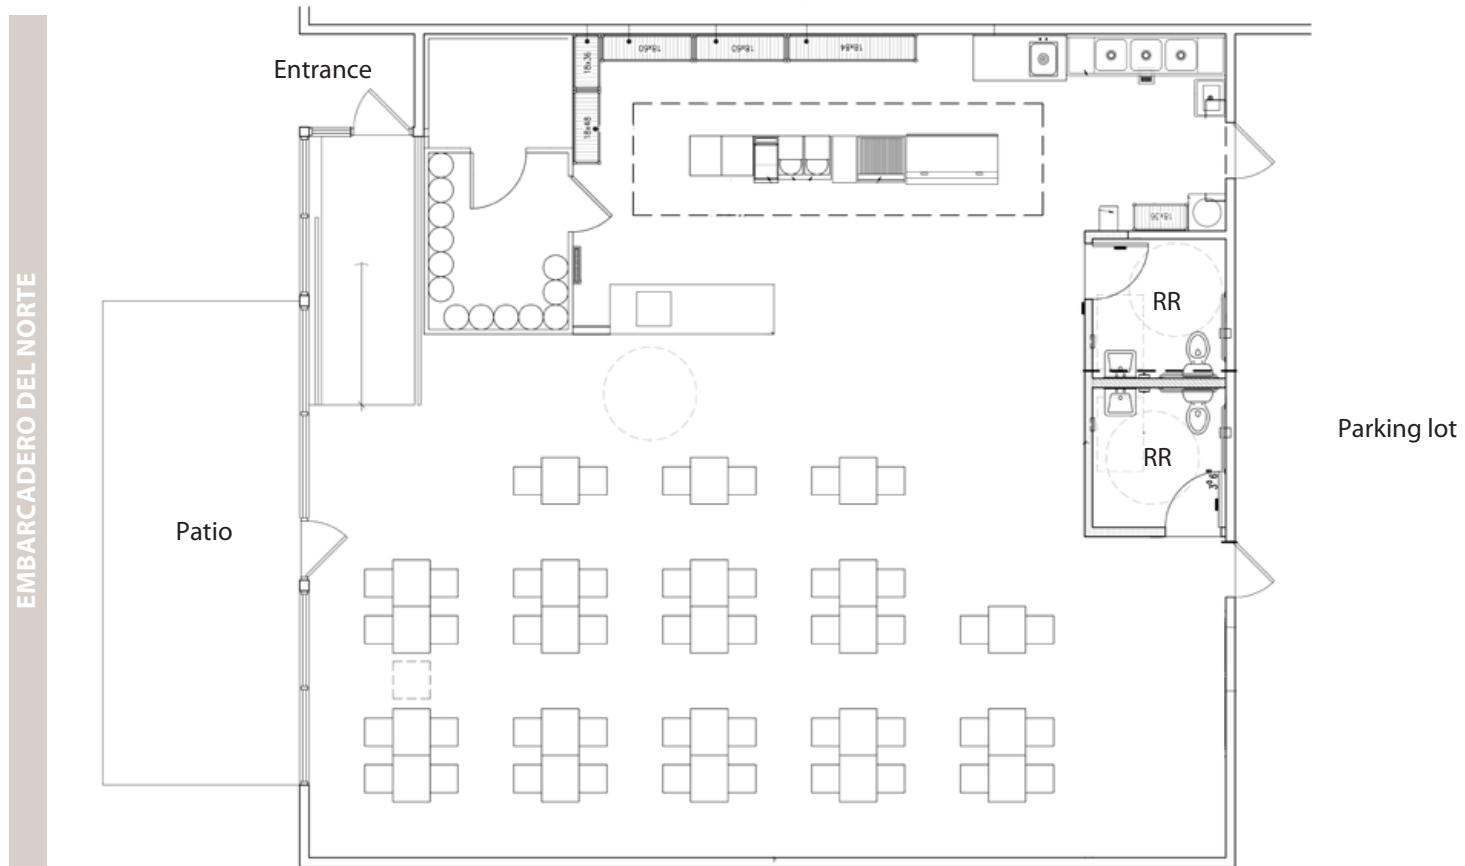

FLOOR PLAN

Experience. Integrity. Trust.
Since 1993

Kristopher Roth
805.898.4361
kris@hayescommercial.com
lic. 01482732

Caitlin Hensel
805.898.4374
caitlin@hayescommercial.com
lic. 01893341