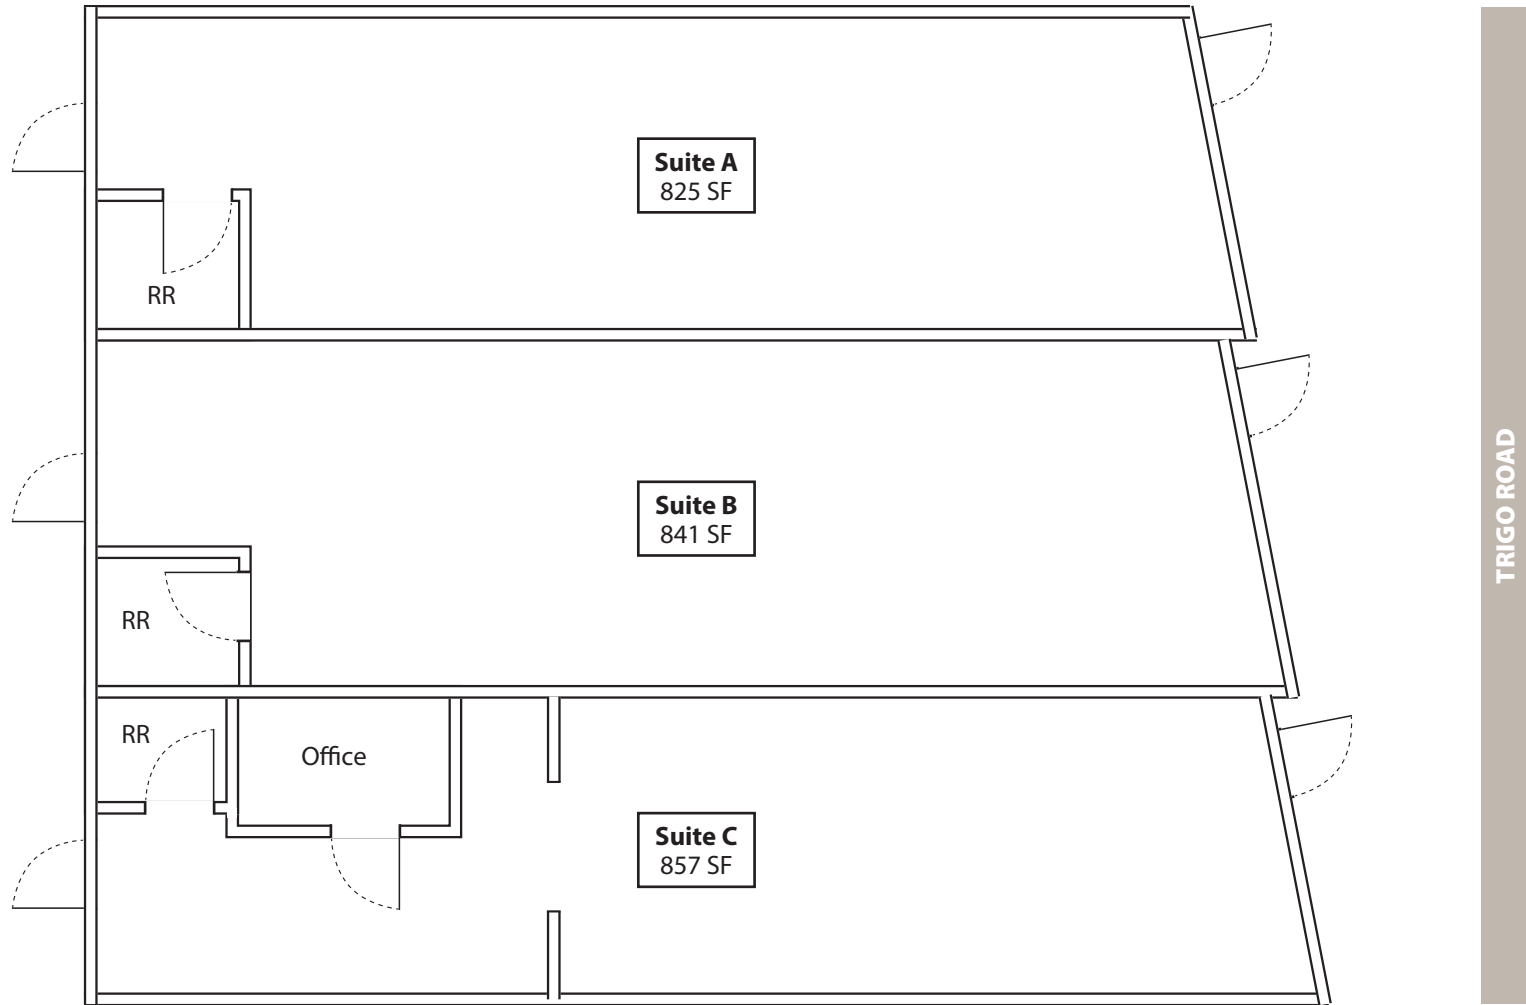

FLOOR PLAN

Experience. Integrity. Trust.
Since 1993

Christos Celmayster
805.898.4388
christos@hayescommercial.com
lic. 01342996

Rob Adams, CCIM
805.898.4386
rob@hayescommercial.com
lic. 01344315